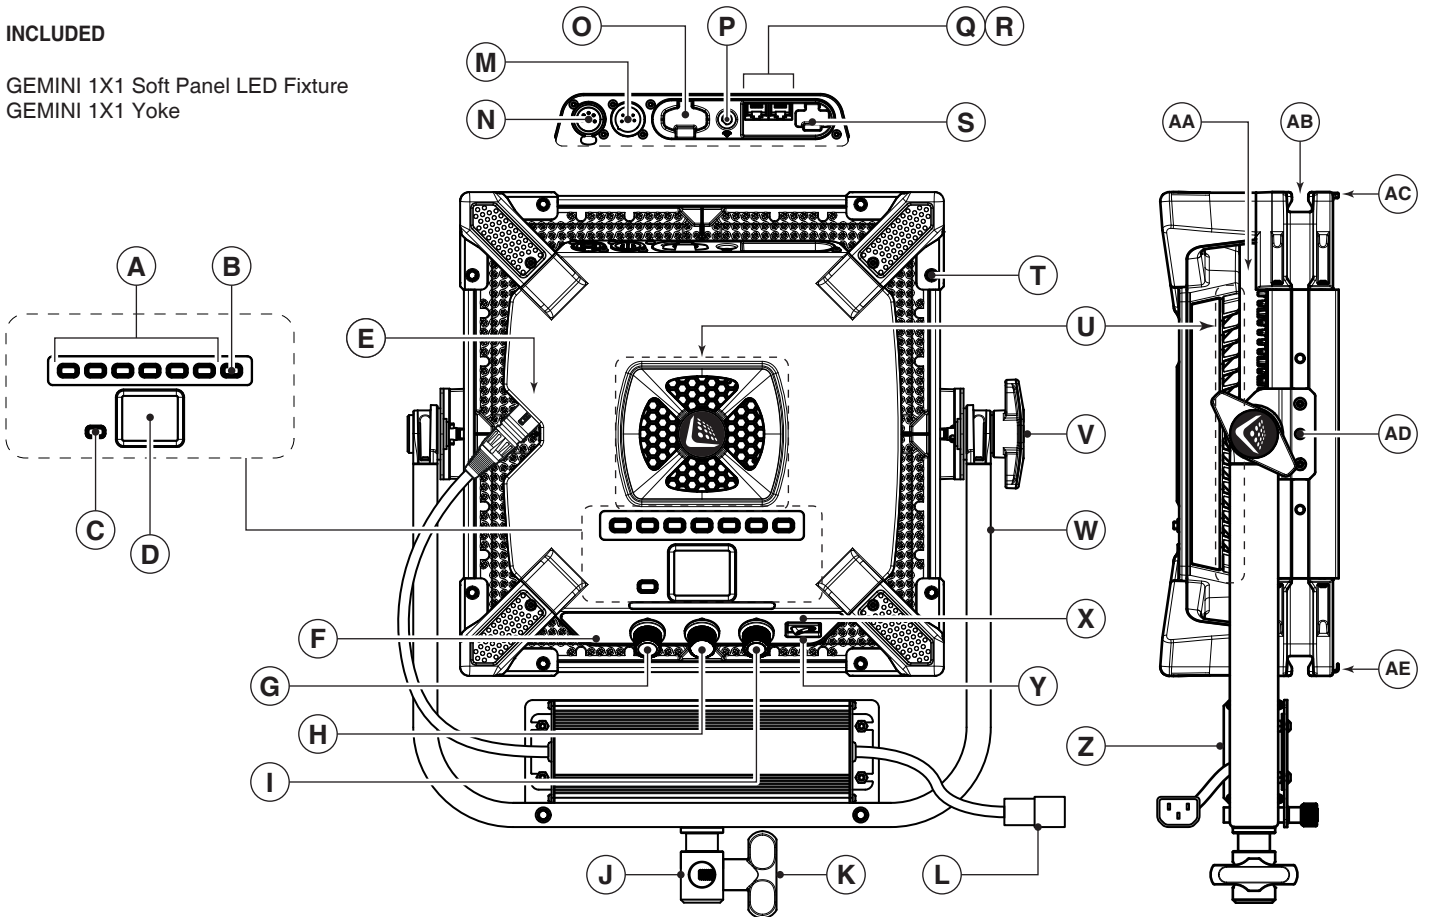

Do not use, mount, transport, or store the GEMINI 1X1 near radiators, space heaters, ovens, stoves, heat registers, open flame, or any heat source, or in an environment with an ambient temperature greater than 65°C [149° F].

The GEMINI 1X1 is suitable for operation only in an environment as follows: ambient air temperature between -20°C and 45°C [between -4°F and 113°F]; less than 85% relative humidity (RH), no condensation. Use in a dry environment; do not place on a wet surface or submerge the GEMINI 1X1 in liquid.

WARNING: Tampering with or disassembling the GEMINI 1X1 may result in electric shock and will void the manufacturer's warranty.

WARNING: To reduce the risk of electric shock or fire, do not expose the GEMINI 1X1 to rain, moisture, or liquids.

Immediately consult with qualified Litepanels® service personnel if any of the following have occurred: The fixture has been dropped or impacted; the power cable has been damaged; the fixture has been exposed to rain, moisture, or liquid; or the fixture does not operate normally.

This device complies with Part 15 of the FCC Rules. Operation is subject to the following two conditions: (1) this device may not cause harmful interference, and (2) this device must accept any interference received, including interference that may cause undesired operation.

INCLUDED

GEMINI 1X1 Soft Panel LED Fixture
GEMINI 1X1 Yoke

(A) PRESET BUTTONS (6X) (B) PRESET TOGGLE BUTTON (C) CANCEL BUTTON (D) DISPLAY (E) 3-PIN XLR DC POWER INPUT JACK (F) ACTIVE COMMS INDICATOR LIGHT (G) GREEN OFFSET / HUE / MENU KNOB (H) CCT / SATURATION KNOB (I) DIMMER / INTENSITY KNOB (J) TVMP STAND ADAPTER (K) TVMP KNOB	(L) IEC AC INPUT (M) 5-PIN XLR DMX / MASTER/REPLICA INPUT (N) 5-PIN XLR DMX / MASTER/REPLICA OUTPUT (O) BLUETOOTH® / WIRELESS DMX PORT (P) ANTENNA (Q) RJ45 DMX / MASTER/REPLICA OUTPUT (R) RJ45 DMX / MASTER/REPLICA INPUT (S) USB PORT (T) 1/4-20 FEMALE THREAD (8X) (U) AIR INTAKE (V) YOKE KNOB	(W) YOKE (X) POWER / STATUS INDICATOR LIGHT (Y) ON / OFF SWITCH (Z) POWER SUPPLY ADAPTER (AA) AIR EXHAUST SPACE (AB) DOVETAIL CHANNEL (4X) (AC) ACCESSORY LATCH (AD) YOKE LOCKING PIN (2X) (AE) ACCESSORY RAIL (3X)

SEE REVERSE