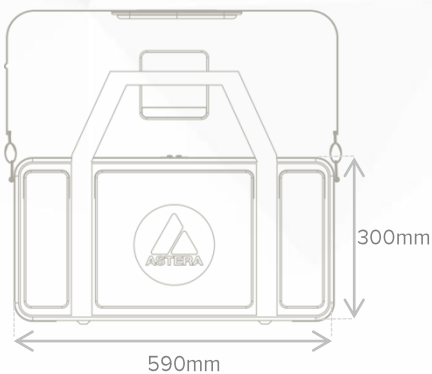

Drawings

Storage arrangement suggestion