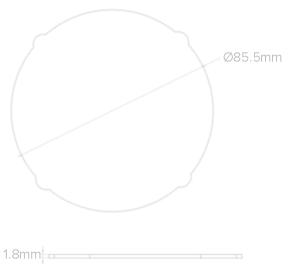

AX3 LightDrop

BEAM FILTERS

Add-ons to shape or diffuse the light beam.

Flood filter

(AX3-DDSK-30)

Beam angle
30°

Dimensions
1.8mm x Ø85.5mm

Material
PMMA

Diffuser filter

(AX3-DDSK-120)

Beam angle
120°

Dimensions
1.8mm x Ø85.5mm

Material
PMMA

Wallwash filter

(AX3-WWDSK)

Beam angle
17° x 46°

Dimensions
1.8mm x Ø85.5mm

Material
PMMA

Diffuser dome

(AX3-DDM)

Beam angle
180°

Dimensions
47mm x Ø85.5mm

Material
PMMA