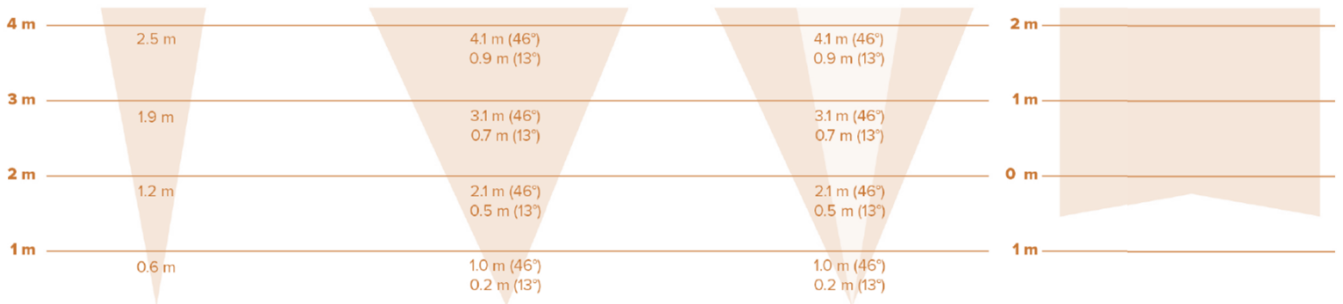

AX3 LightDrop

BEAM FILTERS

Add-ons to shape or diffuse the light beam.

Flood filter

(AX3-DDSK-30)

Beam angle
30°

Dimensions
1.8mm x Ø85.5mm

Material
PMMA

Diffuser filter

(AX3-DDSK-120)

Beam angle
120°

Dimensions
1.8mm x Ø85.5mm

Material
PMMA

Wallwash filter

(AX3-WWDSK)

Beam angle
17° x 46°

Dimensions
1.8mm x Ø85.5mm

Material
PMMA

Diffuser dome

(AX3-DDM)

Beam angle
180°

Dimensions
47mm x Ø85.5mm

Material
PMMA