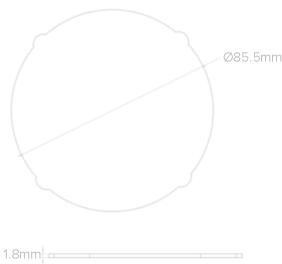

AX3 LightDrop

BEAM FILTERS

Add-ons to shape or diffuse the light beam.

Flood filter

(AX3-DDSK-30)

Beam angle
30°

Dimensions
1.8mm x Ø85.5mm

Material
PMMA

Diffuser filter

(AX3-DDSK-120)

Beam angle
120°

Dimensions
1.8mm x Ø85.5mm

Material
PMMA

Wallwash filter

(AX3-WWDSK)

Beam angle
17° x 46°

Dimensions
1.8mm x Ø85.5mm

Material
PMMA

Diffuser dome

(AX3-DDM)

Beam angle
180°

Dimensions
47mm x Ø85.5mm

Material
PMMA