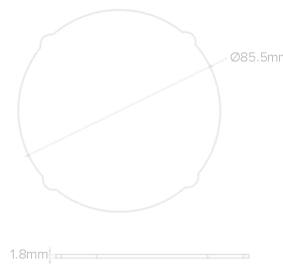

AX3 LightDrop

BEAM FILTERS

Add-ons to shape or diffuse the light beam.

Flood filter

(AX3-DDSK-30)

Beam angle
30°

Dimensions
1.8mm x Ø85.5mm

Material
PMMA

Diffuser filter

(AX3-DDSK-120)

Beam angle
120°

Dimensions
1.8mm x Ø85.5mm

Material
PMMA

Wallwash filter

(AX3-WWDSK)

Beam angle
17° x 46°

Dimensions
1.8mm x Ø85.5mm

Material
PMMA

Diffuser dome

(AX3-DDM)

Beam angle
180°

Dimensions
47mm x Ø85.5mm

Material
PMMA